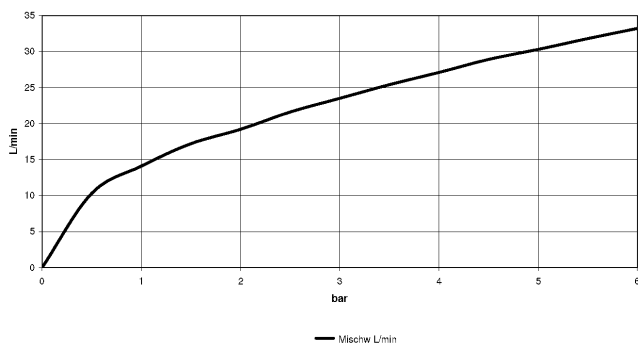

Flow rate chart

Certificates

WRAS_2010064.

ACS_21 ACC LY 141. DVGW_DW-6512DN0435.

WRAS_2107018.