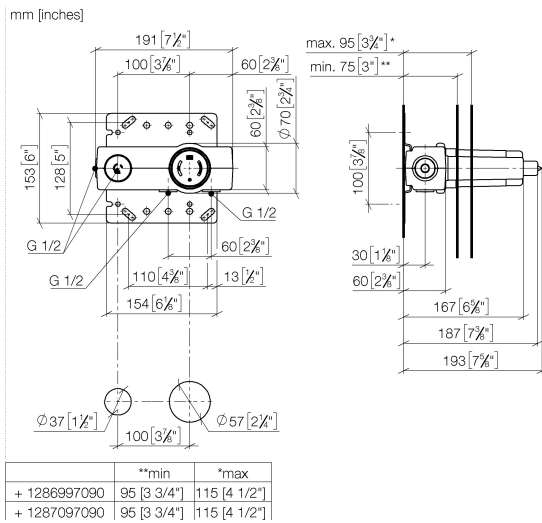

### Recommended miscellaneous

---

**Adapter for reversed water  
 connections -** 12 880 970 90  
 •Not suitable for combining with  
 META PURE (36 86X 664-FF).

## Concealed wall-mounted single-lever mixer -

35 860 970 90

### Flow rate chart