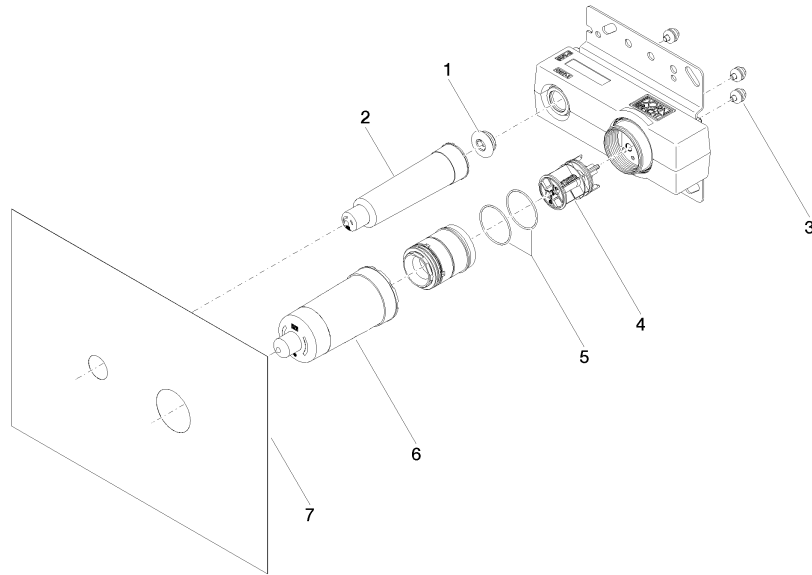

### Certificates

WRAS\_2010064.

ACS\_21 ACC LY 141. DVGW\_DW-6512DN0435.

WRAS\_2107018.

**Concealed wall-mounted single-lever mixer -**

35 860 970 90

**Spare parts list**

| No. | Item Number        | Name       | Quantity used | Delivery time |
|-----|--------------------|------------|---------------|---------------|
| 1   | 04 31 20 006 00 90 | plug       | 1             | 2             |
| 2   | 09 21 02 173 90    | cap        | 1             | 2             |
| 3   | 90 23 01 091 00 90 | set        | 3             | 2             |
| 4   | 90 31 20 107 00 90 | plug       | 1             | 2             |
| 5   | 09 14 10 190 90    | seal       | 2             | 2             |
| 6   | 09 21 02 176 90    | cap        | 1             | 60            |
| 7   | 04 14 03 074 01 90 | gasket kit | 1             | 2             |